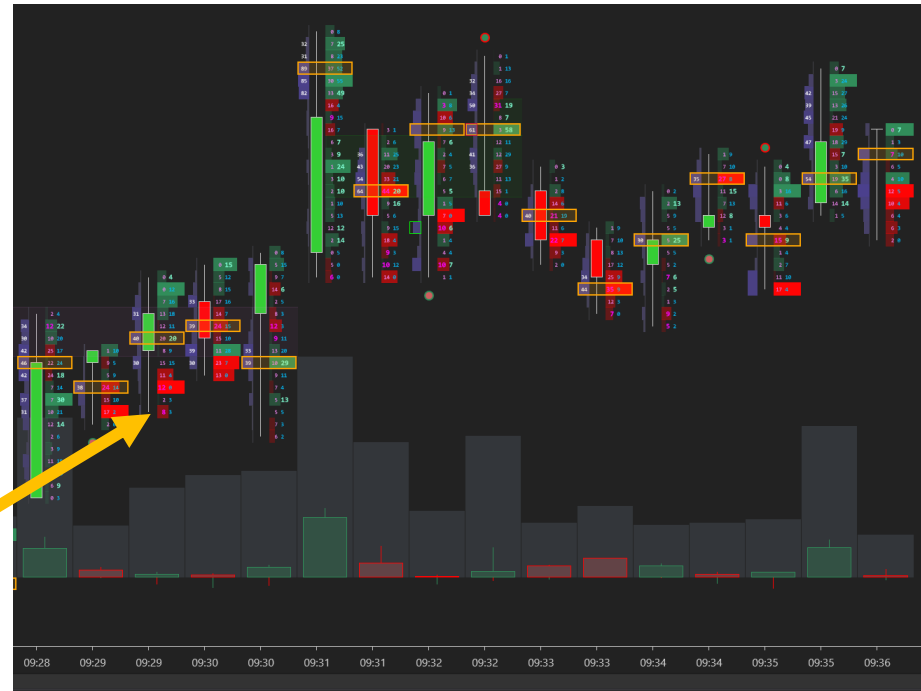

Footer position

Height

Footer Properties

Properties

- 01.Main
  - Height, %: 35
- Visual
  - Auto scale: ☒
  - Displacement: 0
  - Display in Data Box: ☒
  - Panel: Same as input series

100%

35% of Input Series

Properties

- 01.Main
  - Height, %: 98
- Visual
  - Auto scale: ☒
  - Displacement: 0
  - Display in Data Box: ☒
  - Panel: 2