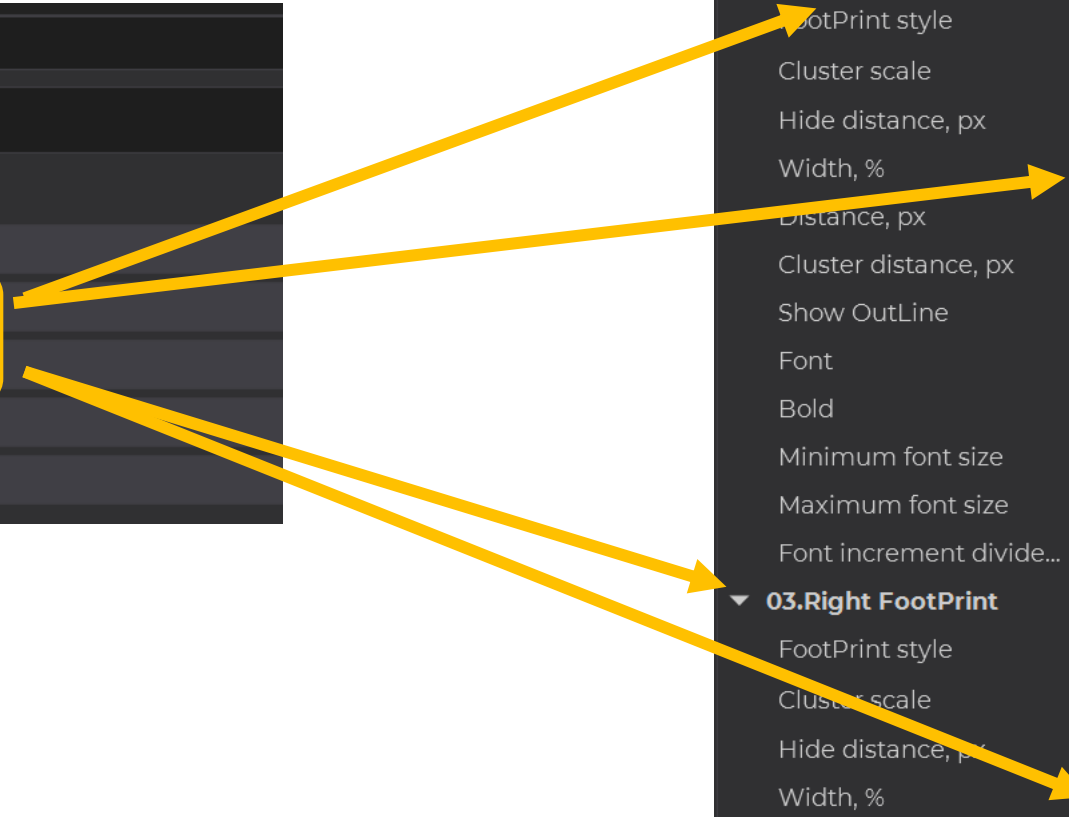

Footer Visualization Manual

<https://BestOrderFlow.com>

Footer Indicators

Height

Footer Properties

Delta Diversion

Volume

Delta

Footer

Align Footer columns with Footprint left-side and right-side columns

Footer

Align Footer columns with Footprint left-side and right-side columns

Footer Properties

Indicators	
Properties	
▼ 01.Main	
Height, %	45
Left shift, %	30
Right shift, %	70
To left, px	2
To right, px	3

Footprint Properties

Properties	
▼ 01.Main	
Right side margin, px	250
▼ 02.Left FootPrint	
FootPrint style	Volume
Cluster scale	Bar
Hide distance, px	25
Width, %	30
Distance, px	2
Cluster distance, px	0
Show OutLine	<input checked="" type="checkbox"/>
Font	Consolas
Bold	<input type="checkbox"/>
Minimum font size	4
Maximum font size	16
Font increment divide...	7
▼ 03.Right FootPrint	
FootPrint style	BidxAsk
Cluster scale	Bar
Hide distance, px	20
Width, %	70

- 01.Main
 - Height, %: 98
- Visual
 - Auto scale:
 - Displacement: 0
 - Display in Data Box:
 - Panel: 2

98% of this panel