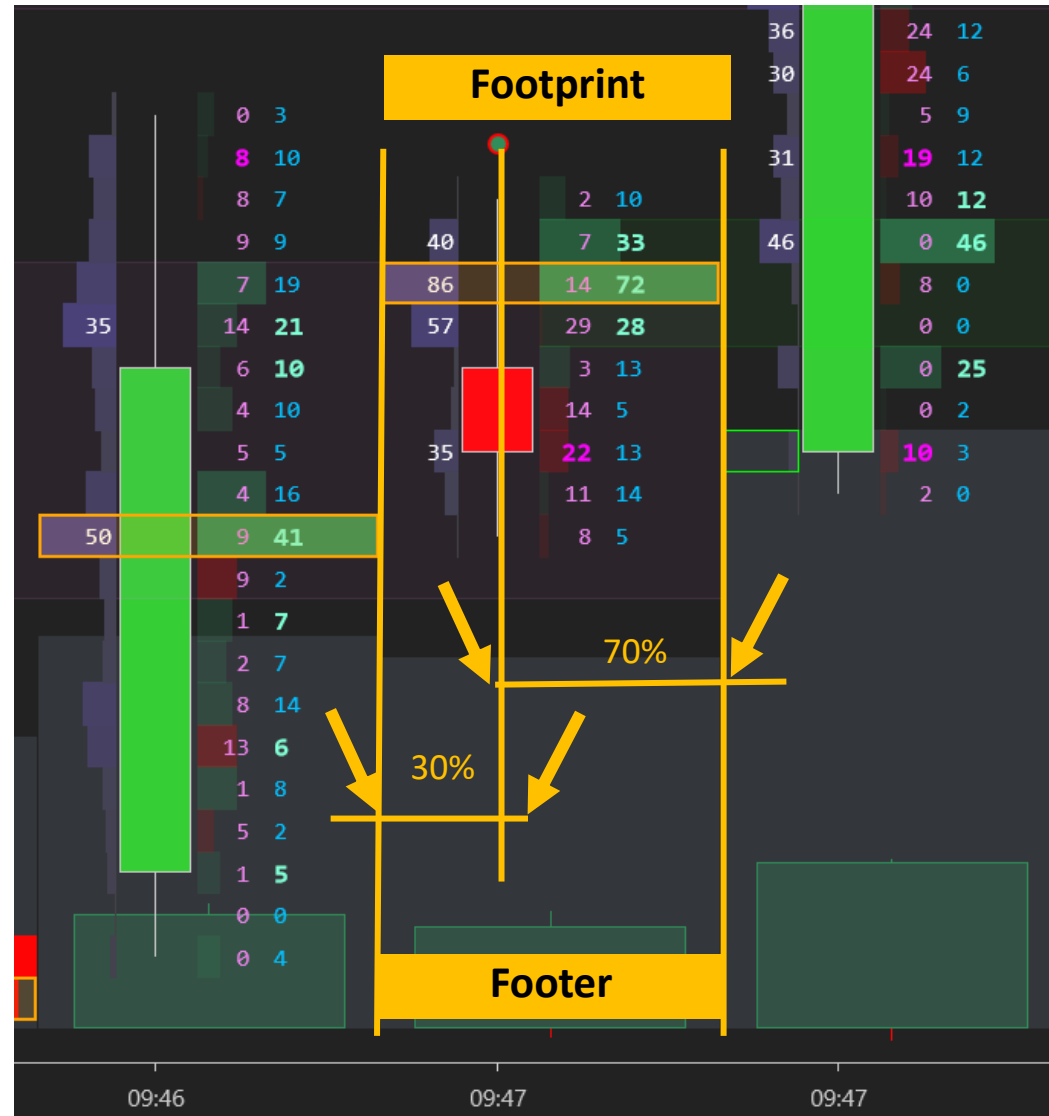

Footer Visualization Manual

<https://BestOrderFlow.com>

Footer Indicators

Height

Footer Properties

Delta Diversion

Volume

Delta

Footer

Align Footer columns with Footprint left-side and right-side columns

Footer

Align Footer columns with Footprint left-side and right-side columns

Footer Properties

Indicators	
Properties	
▼ 01.Main	
Height, %	45
Left shift, %	30
Right shift, %	70
To left, px	2
To right, px	3

Footprint Properties

Properties	
▼ 01.Main	
Right side margin, px	250
▼ 02.Left FootPrint	
FootPrint style	Volume
Cluster scale	Bar
Hide distance, px	25
Width, %	30
Distance, px	2
Cluster distance, px	0
Show OutLine	<input checked="" type="checkbox"/>
Font	Consolas
Bold	<input type="checkbox"/>
Minimum font size	4
Maximum font size	16
Font increment divide...	7
▼ 03.Right FootPrint	
FootPrint style	BidxAsk
Cluster scale	Bar
Hide distance, px	20
Width, %	70

Footer position

Height

Footer Properties

Properties

- 01.Main
 - Height, %: 35
- Visual
 - Auto scale:
 - Displacement: 0
 - Display in Data Box:
 - Panel: Same as input series

100%

35% of Input Series

Properties